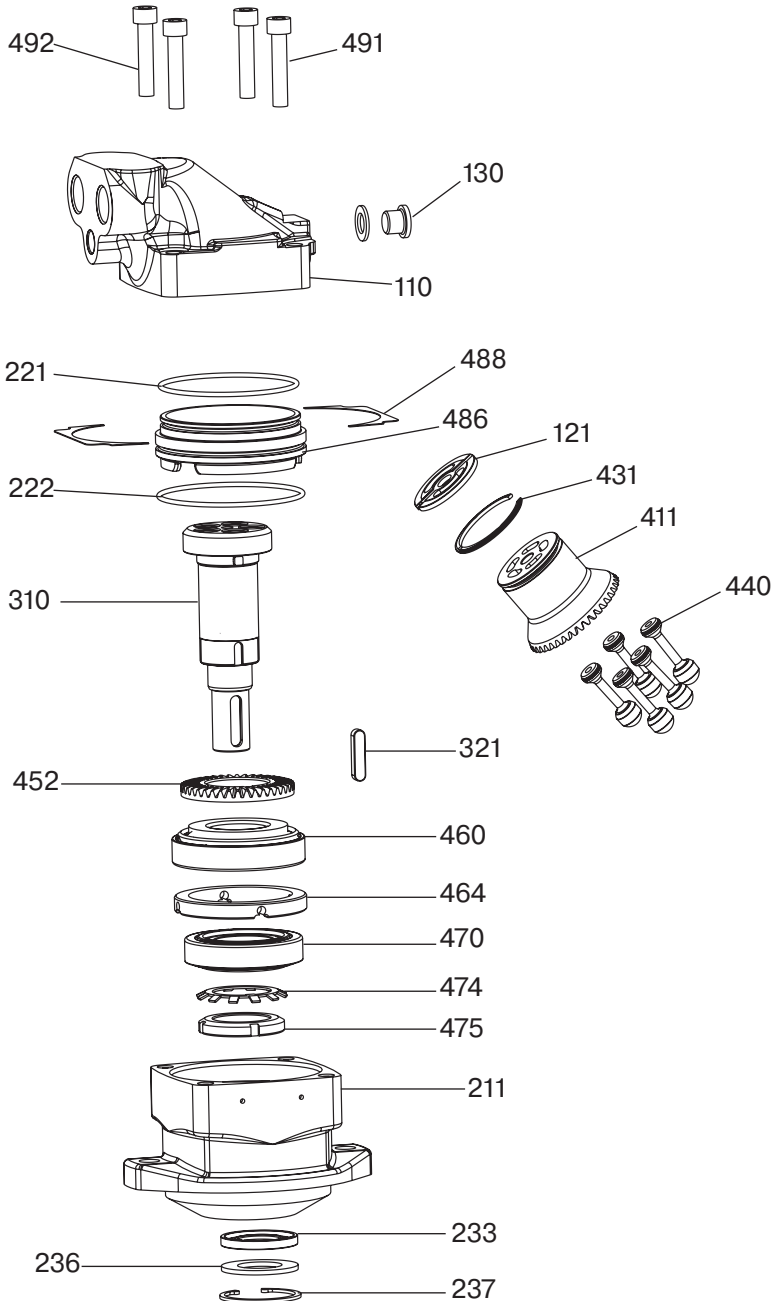

Bulletin MSG30-5511-M1/UK

Spare Parts Series F11

Effective: February, 2022

Supersedes: May 01, 2021

ENGINEERING YOUR SUCCESS.

Pos	Part No	Description	Qty	Remarks
Housing parts				
110	3703007	Barrel Housing Assy Type B	1	Require item 130
110	3704304	Barrel Housing Assy Type U	1	Require item 130
130		Hex Socket Plug Assy BSP	1	VSTI1/4EDVITCF
130		Hex Socket Plug Assy UN	1	6 HP5ON-S
211	3700520	Bearing Housing Type C	1	
486	3797258	Guide Spacer	1	
Rotating parts				
310	3796077	Shaft Assy type K	1	Require item 321
321	3724442*	Flat Key type K	1	
452	3795831	Ring Gear	1	

Bearing spare part kit

- 3723967 Bearing kit

Shim kit

- 3721345 Shims kit 0,8 mm

Seal kit contain:

- O-rings pos: 221, 222
- Shaft seal pos: 233
- Back-up Ring pos: 236
- Retaining rings pos: 237

Repair spare part kit contain:

- Valve plate pos: 121
- Cylinder Barrel pos: 411
- Barrel Retaining Ring pos: 431
- Pistons pos: 440 (5 pcs)
- Hex Screws pos: 491, 492 (4 pcs)

Bearing spare part kit contain:

- Tap Rol Bearing pos: 460, 470
- Lock washer pos: 474
- Round nut pos: 475

Barrel Retaining Ring pos: 431

Pistons pos: 440 (5 pcs)

Hex Screws pos: 491, 492 (4 pcs)

Bearing spare part kit contain:

Tap Rol Bearing pos: 460, 470

Lock washer pos: 474

Round nut pos: 475

Shim kit contain: