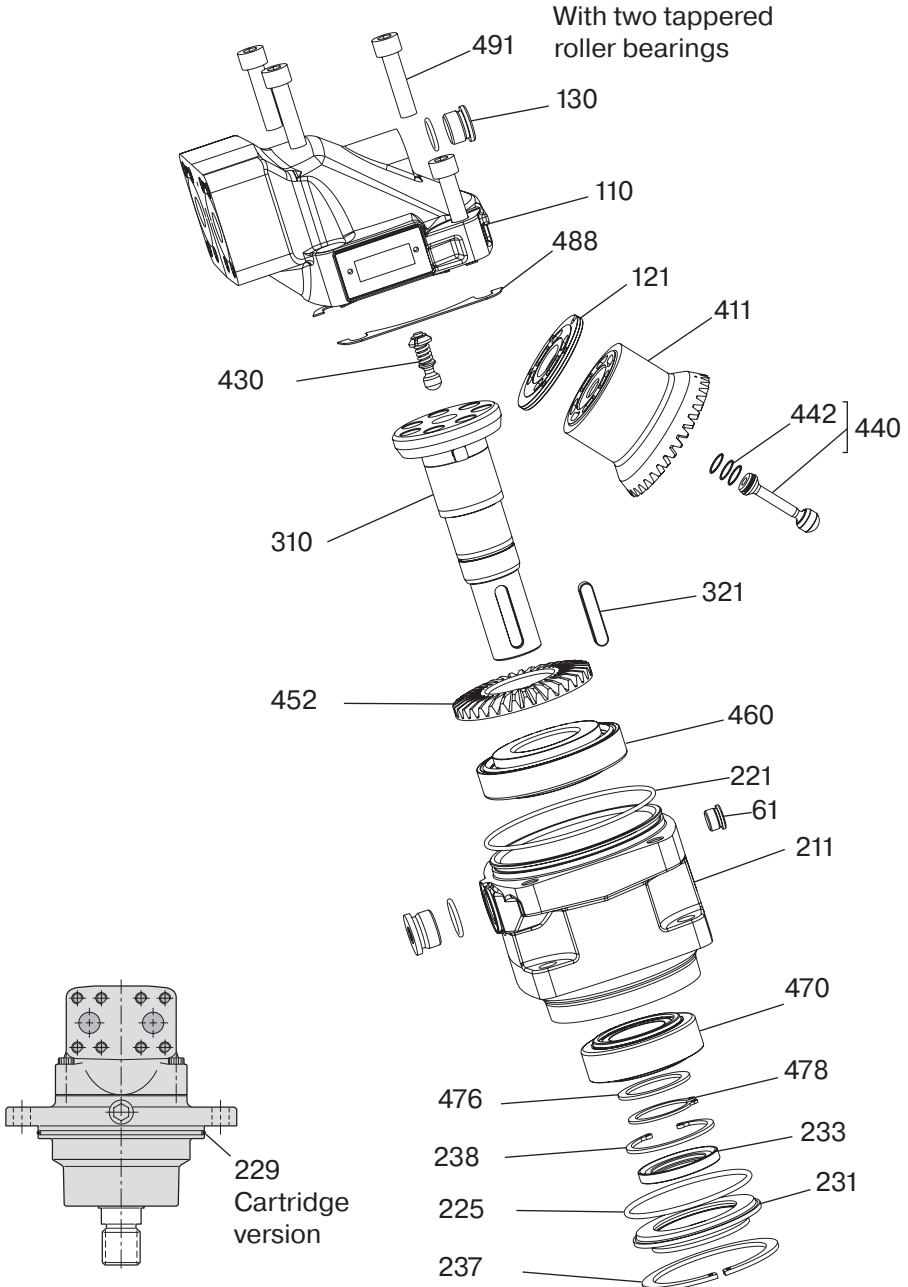

Bulletin MSG30-5513-M1/UK

Spare Parts Series F12

Effective: March, 2022

Supersedes: February, 2022

ENGINEERING YOUR SUCCESS.

F12-030 all types from serial no. 201809300001 and up.

Pos	Part No	Description	Qty	Remarks
Housing parts				
61		Hex Socket Plug M12*1	1	VSTI12X1EDVITCF
110	3721864	Barrel Housing Assy Type F	1	
110	3721863	Barrel Housing Assy Type S	1	
130		Hex Socket Plug for S housing	1	8 HP50N-S
130		Hex Socket Plug for F housing	1	VSTI18X1,5EDVITCF
211	3784481	Bearing Housing Type C	1	Require item 61
211	3788317	Bearing Housing Type I	1	Require item 61
211	3788323	Bearing Housing Type S	1	Require item 61
211	3788320	Bearing Housing Type T	1	Require item 61
231	3797194	Seal Carrier	1	
Rotating parts				
310	3799648	Shaft type C	1	
310	3799638	Shaft type D	1	
310	3799632	Shaft type K	1	Require flat key
310	3799644	Shaft type P	1	Require flat key
310	3799634	Shaft type S	1	
310	3799640	Shaft type T	1	Require flat key
321	3724437*	Flat Key for K and P shaft	1	
321	3724449*	Flat Key for T shaft	1	
430	3724477**	Barrel Support	1	
452	3791927	Ring Gear	1	

Seal kit contain:

O-rings pos: 221, 225, 229

Shaft seal pos: 233

Retaining rings pos: 237, 238

Repair spare part kit contain:

Valve plate pos: 121

Cylinder Barrel pos: 411

Pistons pos: 440 (7 pcs)

Hex Screws pos: 491 (4 pcs)

Bearing spare part kit contain:

Tap Rol Bearing pos: 460, 470

Spacer pos: 476

Retaining rings pos: 478

Shim kit contain:

Shims pos: 488

(1 pcs on each side)