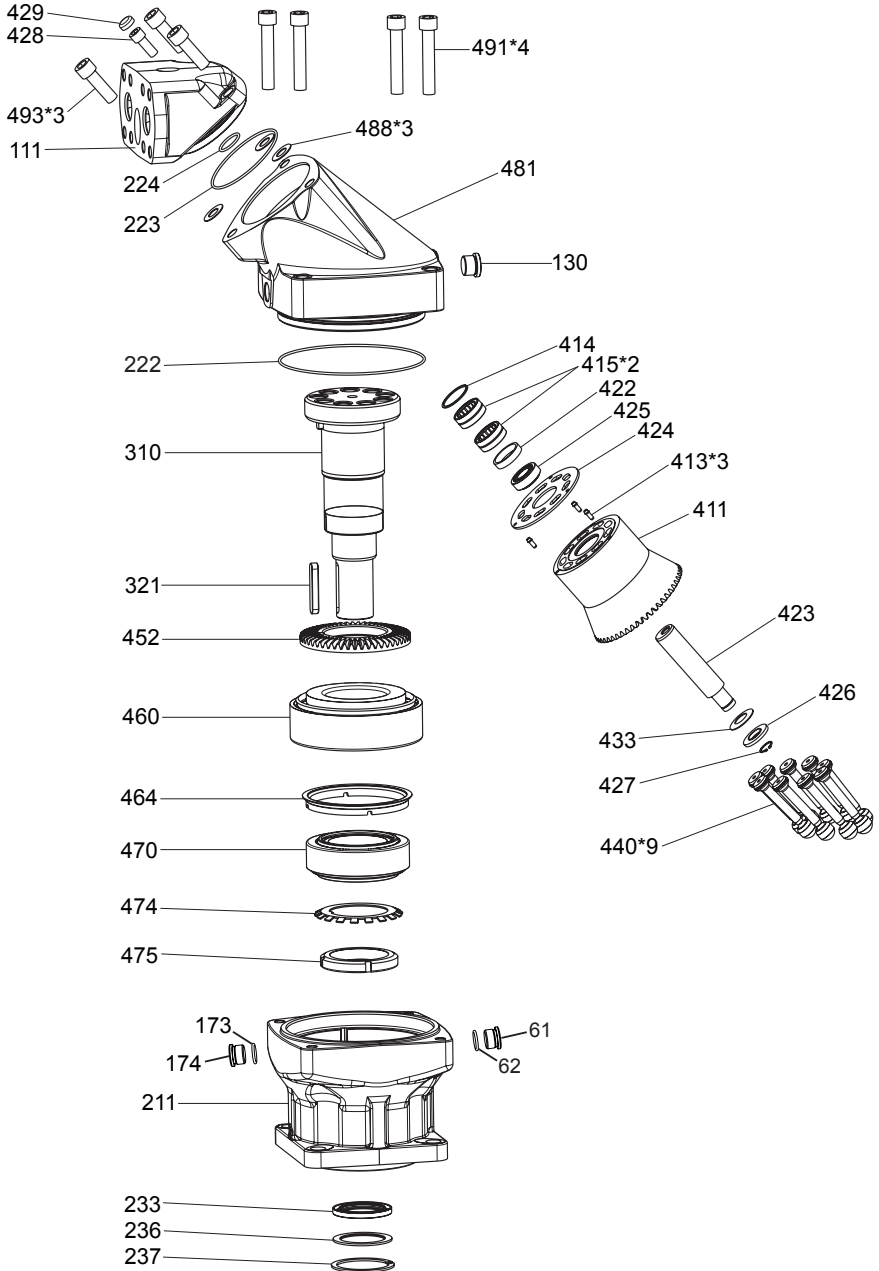

*Kit contain 100 pcs, **Kit contain 20 pcs

F12-040 all types from serial no. 1998020001 and up.

Pos	Part No	Description	Qty	Remarks
Housing parts				
61		Hex Socket Plug M12*1	1	VSTI12X1EDVITCF
110	3798203	Barrel Housing Assy Type F	1	
110	3798204	Barrel Housing Assy Type S	1	
130		Hex Socket Plug for S housing	1	8 HP50N-S
130		Hex Socket Plug for F housing	1	VSTI18X1,5EDVITCF
211	3780330	Bearing Housing Type C	1	Require item 61
211	3799967	Bearing Housing Type I	1	Require item 61
211	3780130	Bearing Housing Type S	1	Require item 61
231	3796201	Seal Carrier	1	
Rotating parts				
310	3799455	Shaft type C	1	
310	3799457	Shaft type D	1	
310	3799451	Shaft type K	1	Require flat key
310	3799453	Shaft type S	1	
310	3799459	Shaft type T	1	Require flat key
321	3724451*	Flat Key for K shaft	1	
321	3724438*	Flat Key for T shaft	1	
430	3724474***	Barrel Support	1	
452	3791589	Ring Gear	1	

Hex Screws pos: 491 (4 pcs)

Bearing spare part kit contain:

Tap Rol Bearing pos: 460, 470

Spacer pos: 476

Retaining rings pos: 478

Shim kit contain:

Shims pos: 488

(1 pcs on each side)

Repair spare part kit contain:

Valve plate pos: 121
 Cylinder Barrel pos: 411
 Pistons pos: 440 (7 pcs)
 Hex Screws pos: 491 (4 pcs)

Bearing spare part kit contain:

Tap Rol Bearing pos: 460, 470
 Spacer pos: 476
 Retaining rings pos: 478

Shim kit contain:

Shims pos: 488
 (1 pcs on each side)

*Kit contain 100 pcs, **Kit contain 20 pcs

Pos	Part No	Description	Qty	Remarks
Housing parts				
61		Hex Socket Plug M12*1	1	VST112X1EDVITCF
111	3795856	End Cap QF Motor	1	
130		Hex Socket Plug	1	VST13/4EDVITCF
174		Hex Socket Plug	1	VST112X1EDVITCF
211	3787080	Bearing Housing Type S	1	Require item 130 174 251
251		Hex Socket Plug	1	4 HP5ON-S
481	3788726	Barrel housing	1	Require item 61
Rotating parts				
310	3788751	Shaft type K	1	Require flat key
310	3789501	Shaft type F	1	
310	3788839	Shaft type S	1	
321	3724446*	Flat Key for K shaft	1	
452	3787126	Ring Gear	1	